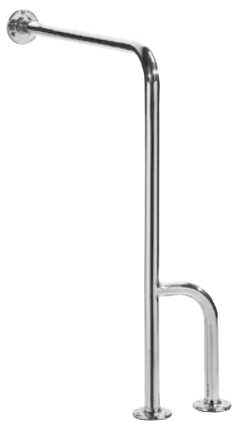

Disabled Accessory Series

53-04-01-002

Stable Grab Bar Near WC Pan
(304 Polished Stainless)

154 €

53-04-01-004

Grab Bar
(304 Polished Stainless)

96 €