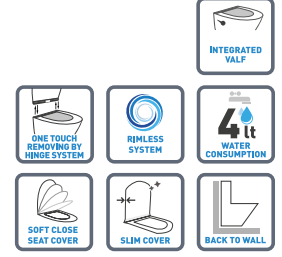

nova Short

3504-0415 Back to Wall WC Pan (36x60x40)

3205-0300 Cistern (36x15x45)

Product Weight 31 kg. / Pallet Qty 9 (WC Pan)
Product Weight 14 kg. / Pallet Qty 9 (Cistern)

600 mm