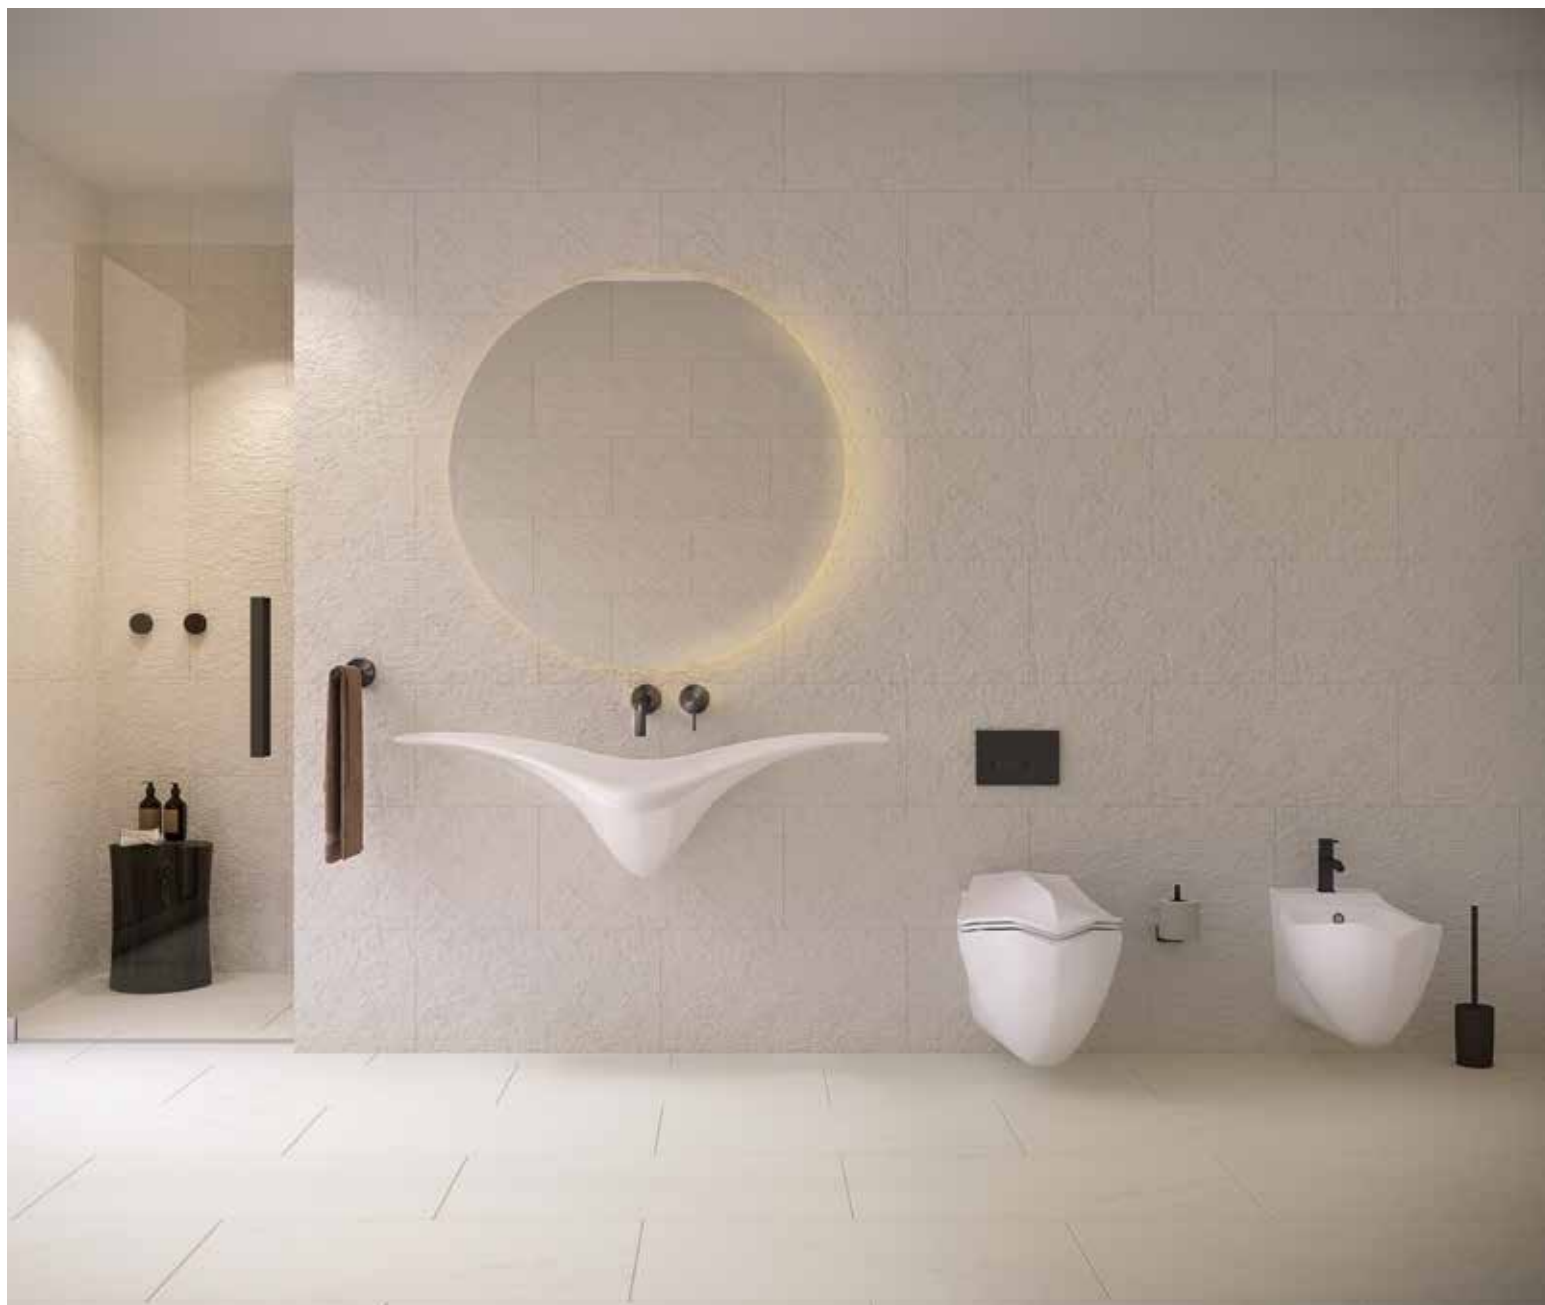

° Back to wall WC Pan is rimless.  
° Wall hung WC Pan cleaning pipe water inlet connection is suitable for invisible or side (right/left).  
° The products are delivered in cartoon packaging.

**ANTIBACTERIAL**  
FEATURE REQUEST WILL BE 30% ADDITIONAL TO PRICES

Find details of wall hung  
WC pan installation by  
scanning QR Code