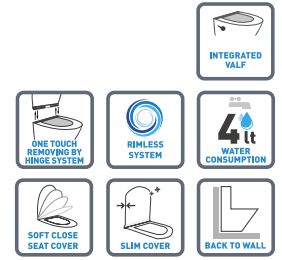

nova

3504-0315 Back to Wall WC Pan (36x64x40)

3205-0300 Cistern (36x15x45)

Product Weight 35 kg. / Pallet Qty 9 (WC Pan)
Product Weight 14 kg. / Pallet Qty 9 (Cistern)

640 mm