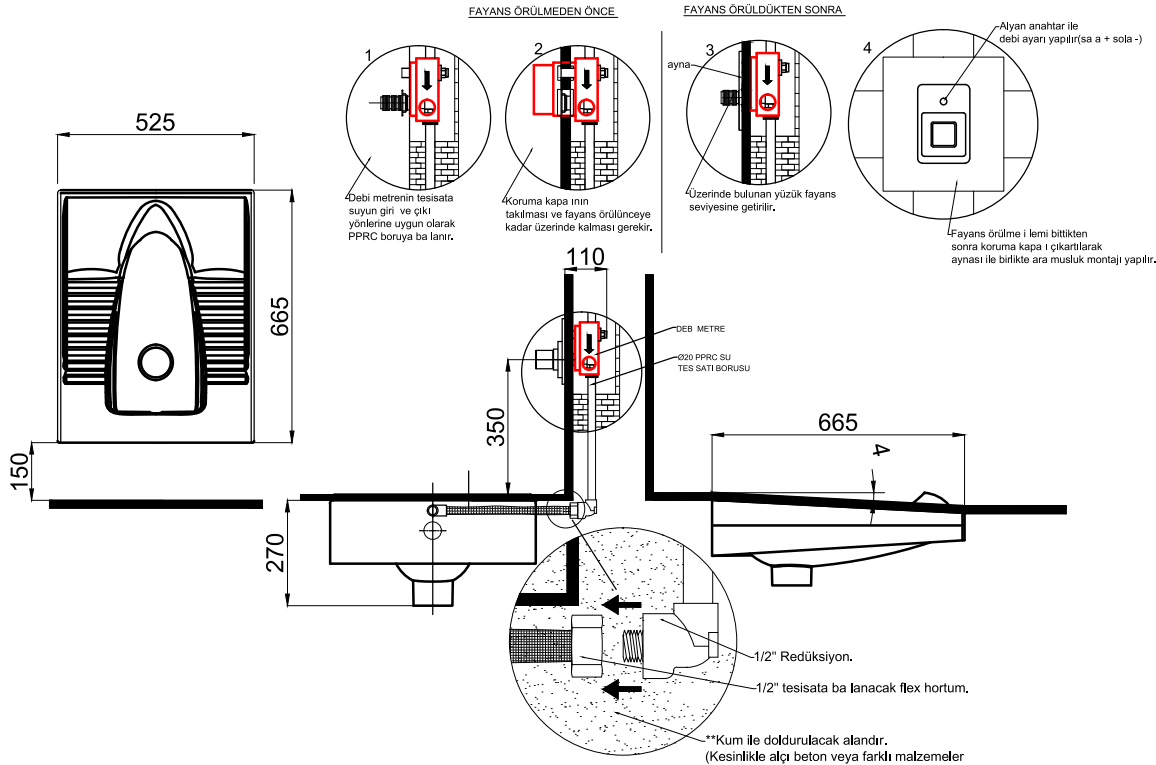

SET0008-0905-001-1-2000 (Urinal With Flowmeter)

New Generation With Bidet Faucet Squatting Pan (52x67)

428 €

Product Weight 26 kg. / Pallet Qty 10