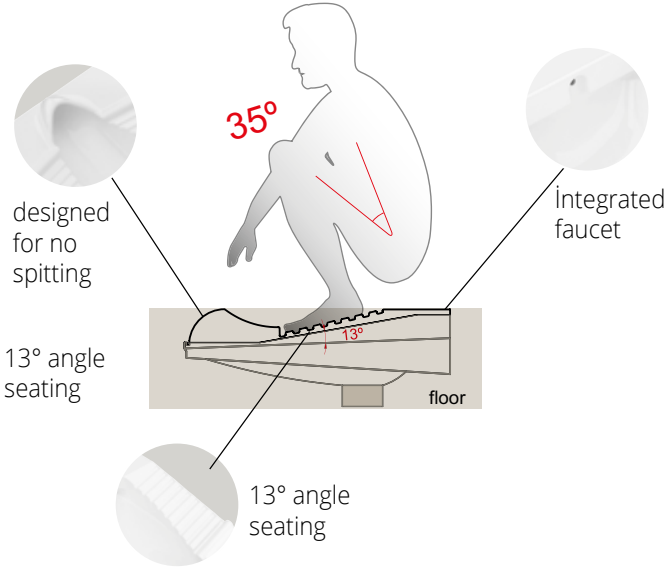

New Generation Squatting Pan